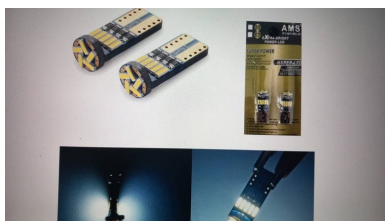

Bec W5W / T10 (set 10)
W5W · T10 · 12V · 10 buc

Set 2x bec W5W / T10
W5W · T10 · 12V · 5W

Mufă ceramică bec H4
H4 · 12/24V · ceramică

Mufă ceramică bec H7
H7 · 12/24V · ceramică

Set 2x bec LED H7 Canbus
H7 · 60W · 5600lm · 6000K · Canbus

Set 2x bec LED H7 Plug&Play
H7 · 30W · 12V · Canbus

Set 2x bec LED H4 / H19
H4/H19 · 60W · 6000K · Canbus

Set 2x LED T10 COB silicon
W5W · T10 · COB · 12V

Set 2x LED T10 8 SMD Canbus
W5W · T10 · 8 SMD · Canbus

Set 2x LED T10 8 SMD
W5W · T10 · 8 SMD · tip stea

Set 2x LED T10 15 SMD Canbus
W5W · T10 · 15 SMD · Canbus

Set 2x LED T10 W5W Canbus
W5W · T10 · 12-24V · Canbus

Set 2x LED T10 5 SMD Canbus
W5W · T10 · 5 SMD · Canbus · KRU644

Set 2x LED T10 12 SMD Canbus
W5W · T10 · 12 SMD · Canbus · KRU674

Bară LED 11 cm
9W · 3 LED · 12-24V

Lampă LED 27W rotundă slim
27W · 12-24V · slim

Lampă LED 48W slim
48W · 12-24V · slim

Lampă LED 18W, corp aluminiu
18W · 10-30V · rezistentă la apă