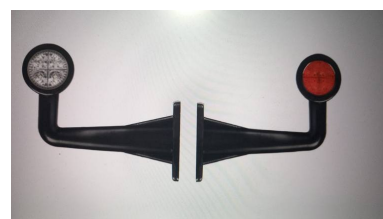

Lampă laterală 4 SMD
4 SMD · 12V

Lampă marker 4 SMD
4 SMD · 12-24V · alb

Marker LED Bullbar
LED · 12-24V · alb

Marker LED Bullbar
LED · 12-24V · roșu

Lămpi gabarit & marker (continuare)

Marker LED Tokos Bullbar
LED · 12-24V · galben

Marker LED Tokos
LED · 12-24V · portocaliu

Marker LED E-mark
LED · E-mark · 12-24V

Marker LED E-mark
LED · E-mark · galben

Marker LED E-mark
LED · E-mark · roșu

Set 2x marcaj lateral LED
12-24V · alb-roșu · MAR835

Set 2x marcator lateral 13 cm
12-24V · alb/roșu/galben

Set 2x marcator lateral LED
12-24V · alb/portocaliu/roșu · MAR130

Set 2x marker lateral
12-24V · alb/portocaliu/roșu · MAR780

Set 2x marker lateral LED
12-24V · alb/portocaliu/roșu · MAR779