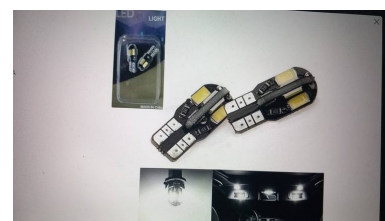

Bec W5W / T10 (set 10)
W5W · T10 · 12V · 10 buc

Set 2x bec W5W / T10
W5W · T10 · 12V · 5W

Mufă ceramică bec H4
H4 · 12/24V · ceramică

Mufă ceramică bec H7
H7 · 12/24V · ceramică

Set 2x bec LED H7 Canbus
H7 · 60W · 5600lm · 6000K · Canbus

Set 2x bec LED H7 Plug&Play
H7 · 30W · 12V · Canbus

Set 2x bec LED H4 / H19
H4/H19 · 60W · 6000K · Canbus

Set 2x LED T10 COB silicon
W5W · T10 · COB · 12V

Set 2x LED T10 8 SMD Canbus
W5W · T10 · 8 SMD · Canbus

Set 2x LED T10 8 SMD
W5W · T10 · 8 SMD · tip stea

Set 2x LED T10 15 SMD Canbus
W5W · T10 · 15 SMD · Canbus

Set 2x LED T10 W5W Canbus
W5W · T10 · 12-24V · Canbus

Set 2x LED T10 5 SMD Canbus
W5W · T10 · 5 SMD · Canbus · KRU644

Set 2x LED T10 12 SMD Canbus
W5W · T10 · 12 SMD · Canbus · KRU674

Bară LED 11 cm
9W · 3 LED · 12-24V

Lampă LED 27W rotundă slim
27W · 12-24V · slim

Lampă LED 48W slim
48W · 12-24V · slim

Lampă LED 18W, corp aluminiu
18W · 10-30V · rezistentă la apă