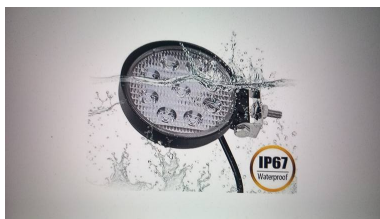

Set 2x LED T10 8 SMD
W5W · T10 · 8 SMD · tip stea

Set 2x LED T10 15 SMD Canbus
W5W · T10 · 15 SMD · Canbus

Set 2x LED T10 W5W Canbus
W5W · T10 · 12-24V · Canbus

Set 2x LED T10 5 SMD Canbus
W5W · T10 · 5 SMD · Canbus · KRU644

Set 2x LED T10 12 SMD Canbus
W5W · T10 · 12 SMD · Canbus · KRU674

Bară LED 11 cm
9W · 3 LED · 12-24V

Lampă LED 27W rotundă slim
27W · 12-24V · slim

Lampă LED 48W slim
48W · 12-24V · slim

Lampă LED 18W, corp aluminiu
18W · 10-30V · rezistentă la apă