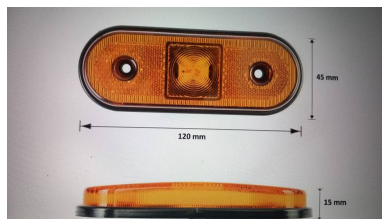

Lampă laterală 4 SMD
4 SMD · 12V

Lampă marker 4 SMD
4 SMD · 12-24V · alb

Marker LED Bullbar
LED · 12-24V · alb

Marker LED Bullbar
LED · 12-24V · roșu

Lămpi gabarit & marker (continuare)

Marker LED Tokos Bullbar
LED · 12-24V · galben